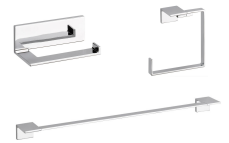

SHOWER TRIM

LINEAR DRAIN

WALL MOUNTED
TUB FILLER

SHOWER FLOOR
2" MATTE BLACK HEX
BLACK LICORICE GROUT

59" FREESTANDING TUB

BATH 2

SINK FAUCET

UNDERMOUNT SINK

OVERALL FLOOR
12X24" CHAMONIX GRAY
BRICK LAY
DOVE GRAY GROUT

CABINET KNOB

VANITY LIGHT

COUNTERS
3CM ARCTIC WHITE QUARTZ
12" SPLASH

CABINETS
FLAT FRONT - GUNMETAL - LOW SHEEN
FLOATING

TUB/SHOWER TRIM

SHOWER SURROUND
2X10" GLOSSY ITALIAN BIANCO
VERTICAL STACK
WHITE GROUT
W/ WHITE SCHLUTER